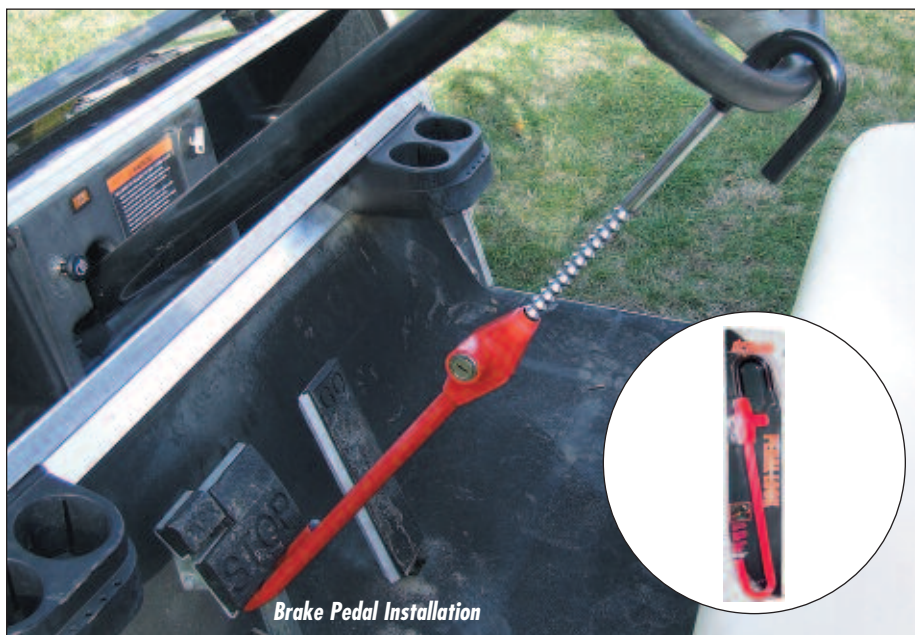

ACC-FAN01

DR. HOOK GOLF CAR PEDAL LOCK

Golf Car Security System from the Makers of THE CLUB

Brake Pedal Installation

Seat Back Installation

Multiple Installation Options!

Top Strut Installation

- Multiple installation options make this a great theft deterrent for any cart.
- Can be attached to brake pedal, seat back struts and top struts.
- Highly visible theft deterrent.
- Security and value in one item.
- From the makers of The Club, a trusted name in automotive security.
- Sturdy tempered steel construction.