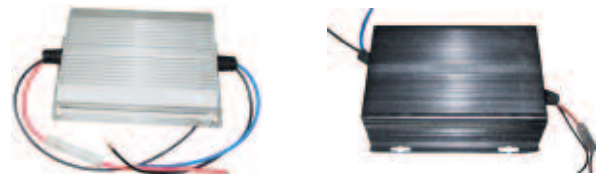

DON'T FORGET VOLTAGE REDUCERS

Choose from 36V-48V to 12V 10 AMP and 24V-48V to 12V, 25 AMP models. Both designs feature a Thermal Overload Switch plus voltage and amperage overload protection. See **page 83** for more information.

SEAT KITS, BOXES, CUSTOM SEAT COVERS
DIAMOND PLATE, BRUSH GUARDS
LIFT KITS, FINISH FLAIRS
TIRES, WHEELS, WHEEL ACCESSORIES
WINDSHIELDS, TOPS, STRUTS, ENCLOSURES
LIGHT KITS, MIRRORS, GUN RACKS, HEATERS
DASHES, CONSOLES, RADIO SYSTEMS
MOTORS, CONTROLLERS
CHARGERS & PARTS, BATTERY ACCESSORIES
BODY/TRIM, SEATS, SUSPENSION PARTS
BRAKE SHOES, BRAKE DRUMS
KEYS, SWITCHES, SOLENOIDS
GAS CAR PARTS
BELTS, CABLES, HARDWARE, PERFORMANCE PARTS