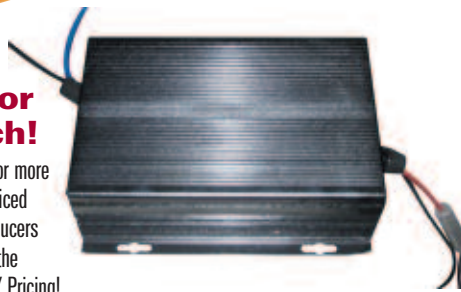

36V-48V to 12V, 10 Amp Voltage Reducer
Features a Thermal Overload Switch plus
voltage and amperage overload protection.
Item #
VOLT-0003

24V-48V to 12V, 25 Amp Voltage Reducer
Features a Thermal Overload Switch plus
voltage and amperage overload protection.
Item #
VOLT-0002

**16V-18V to 12V, 10 Amp
Voltage Reducer**
VOLT-0001