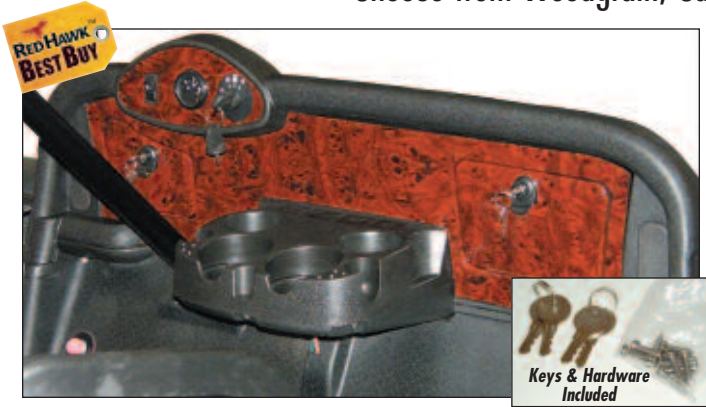

E-Z-Go RXV Custom Dashes & Cover Plates NEW

COMING SOON! Exclusive Designs for E-Z-Go RXV from Red Hawk — Your RXV Headquarters!
Choose from Woodgrain, Carbon Fiber or Turned Titanium

- Exclusive new design for E-Z-Go RXV from Red Hawk – your RXV Headquarters.
- Choose from Woodgrain, Carbon Fiber or Turned Titanium.
- Mounting hardware and keys included.