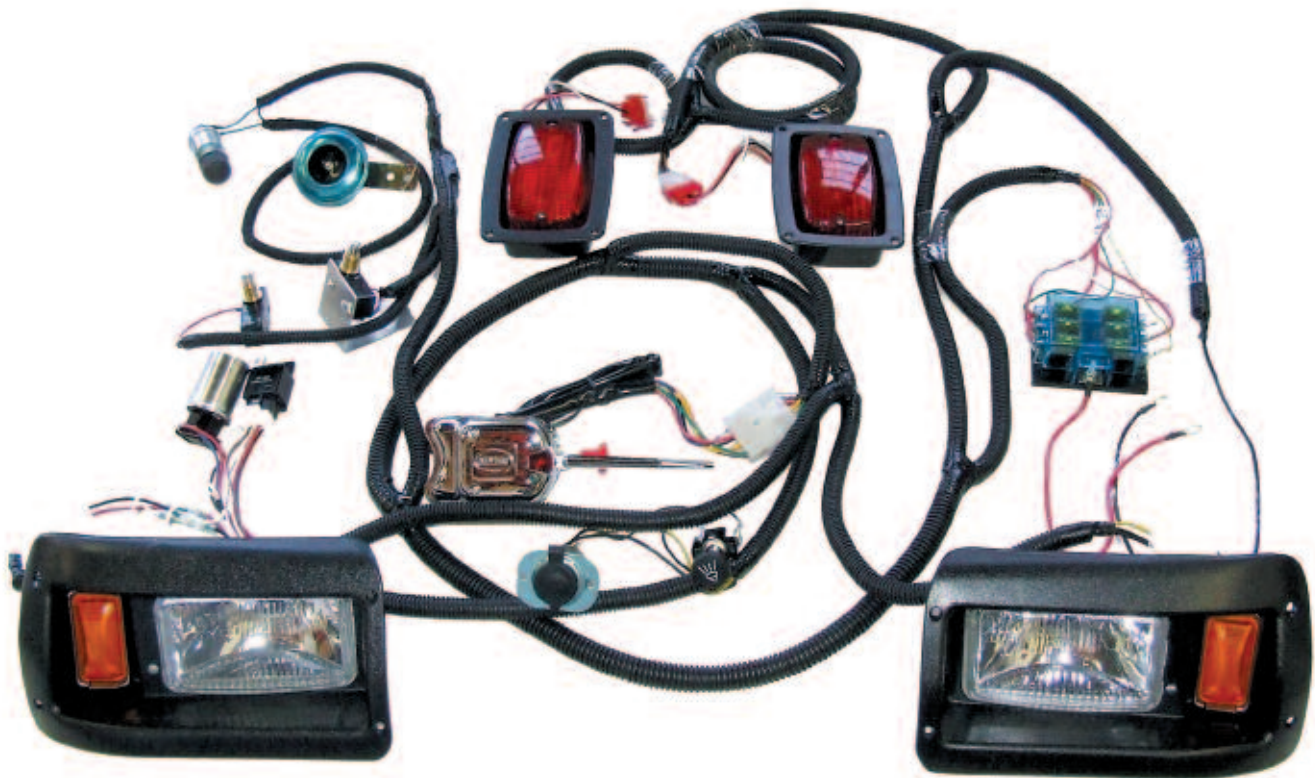

Headlight Bulb, Deluxe, 37.5 Watts
Item #
LGT-323

Red Hawk Best Buy

DON'T FORGET VOLTAGE REDUCERS

Choose from 36V-48V to 12V 10 AMP and 24V-48V to 12V, 25 AMP models. Both designs feature a Thermal Overload Switch plus voltage and amperage overload protection. See **page 83** for more information.

PLUG AND PLAY ULTIMATE LIGHT KIT FOR CLUB CAR DS AND E-Z-GO TXT

Seamlessly Integrates Adjustable Headlights, Brake Lights, Turn Signal Control and More!

• Kit includes:

- One pair of Automotive Style Headlights in bezels
- One pair of taillights in bezels
- Three-wire design: brake light, running light, and turn signals
- Turn Signal Assembly and Flasher Assembly
- Wiring Harness with automotive-style quick-connect plug-in connectors
- Micro switches and bracket for mounting under brake (Club Car LGT-305A Kit Only)
- Six Circuit Fuse Block
- Push/Pull Dash Switch with OE-style Relay
- Black ABS cover snaps to steering column and conceals wiring
- Floor Mount Horn Button with Automotive-style Horn
- 12 Volt Auxiliary Power Outlet
- Installation Template and Fastening Hardware