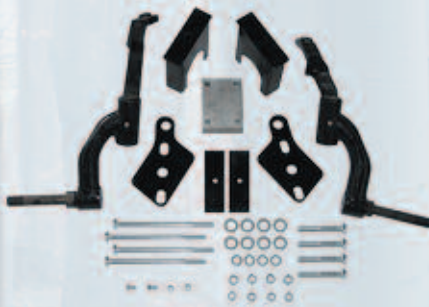

LIFT-101 – Drop Spindle Lift Kit, Club Car DS 94-03.5/05+ Gas, 84-03.5/05+ Electric