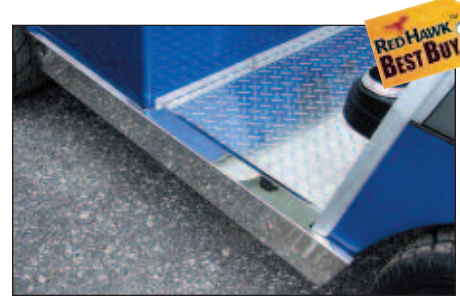

Stainless Steel Rocker Panel Set
Item #
RP-008A

Mix or Match with ANY Volume Priced RP Item for BEST BUY