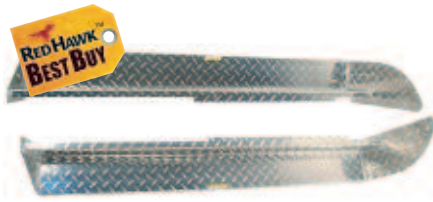

YAMAHA DIAMOND PLATE, ALUMINUM, STAINLESS

Mix or Match with ANY Volume
Priced RB Item for BEST BUY

Diamond Plate Running Board Set G14-G22
Includes all mounting hardware.
Item #
RB-003