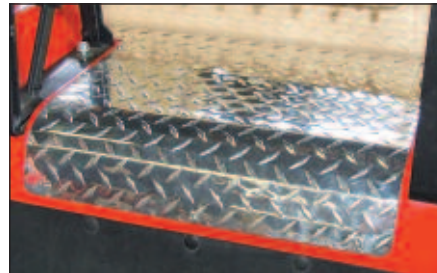

Diamond Plate Access Panel (Shown)
ACC-2008

Stainless Steel Access Panel
ACC-2007