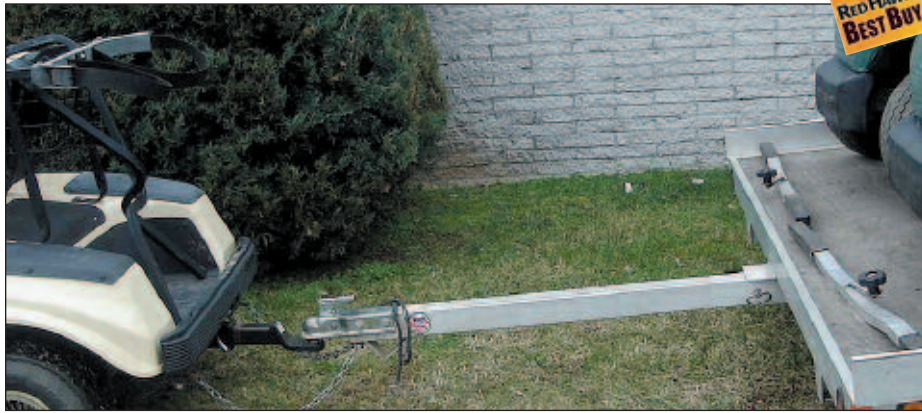

## BUMPER HITCHES NEW LOW PRICE

- Heavy duty steel bumper hitches for pulling trailers and other utility gear.
- Exclusive Red Hawk designs.
- Includes 2" receiver.
- **New for 2009** – E-Z-Go RXV and Rear Seat Bumper Hitch with Safety Bar.
- Add Slow Moving Vehicle Safety Kit (see page 74) for added safety and visibility.