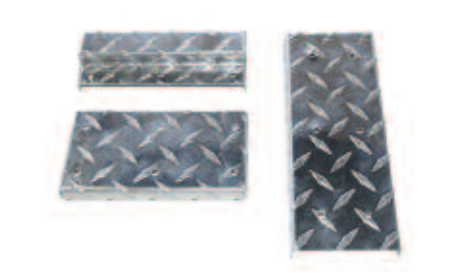

Diamond Plate Pedal Set
ACC-2005