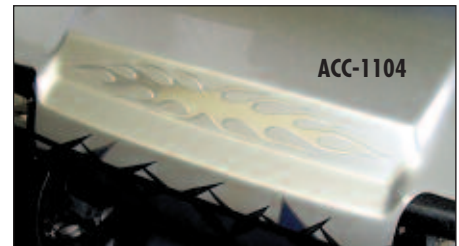

## LASER CUT MIRRORED ACRYLIC

Adhesive Backing :: No Drilling or Hardware :: Replaces Plain Factory Logo  
**NEW for 2009!** Solid Nameplates and Designs for Club Car Precedent!